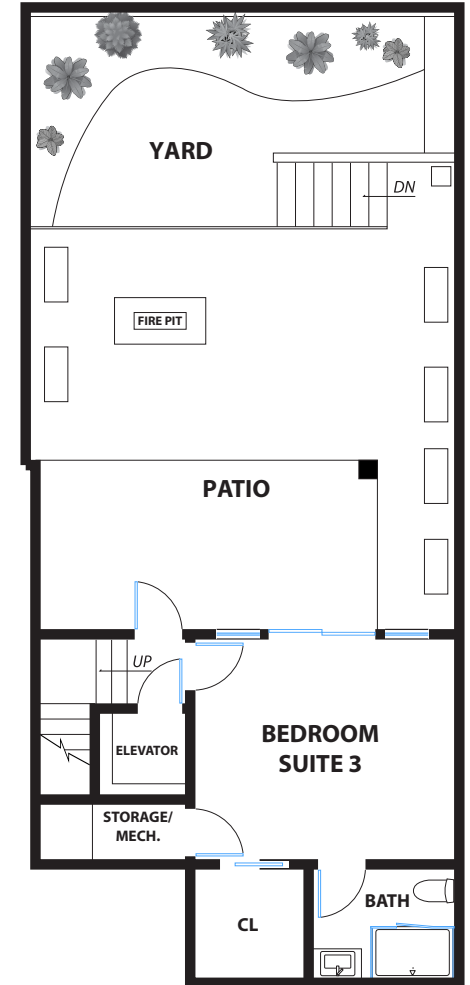

175 BREWSTER STREET

SAN FRANCISCO

Floor Plans - As Built

LEVEL FOUR - TOP FLOOR

LEVEL THREE - MAIN ENTRY

LEVEL TWO

LEVEL ONE - BOTTOM FLOOR