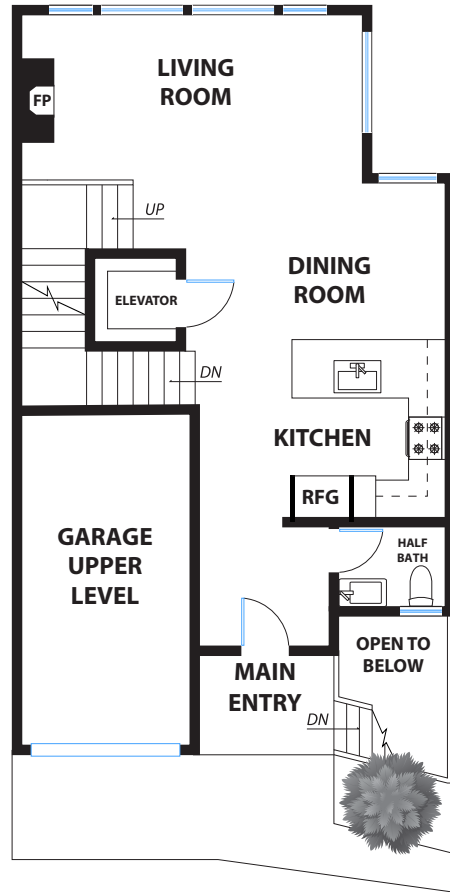

175 BREWSTER STREET

SAN FRANCISCO

Floor Plans - As Built

LEVEL FOUR - TOP FLOOR

LEVEL THREE - MAIN ENTRY

LEVEL TWO

LEVEL ONE - BOTTOM FLOOR