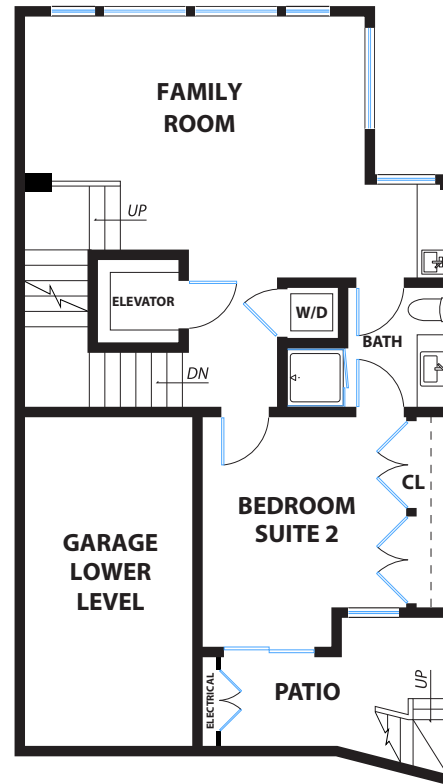

175 BREWSTER STREET

SAN FRANCISCO

Floor Plans - As Built

LEVEL FOUR - TOP FLOOR

LEVEL THREE - MAIN ENTRY

LEVEL TWO

LEVEL ONE - BOTTOM FLOOR