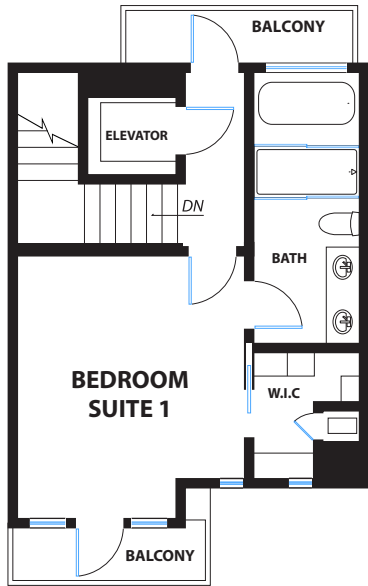

175 BREWSTER STREET

SAN FRANCISCO

Floor Plans - As Built

LEVEL FOUR - TOP FLOOR

LEVEL THREE - MAIN ENTRY

LEVEL TWO

LEVEL ONE - BOTTOM FLOOR